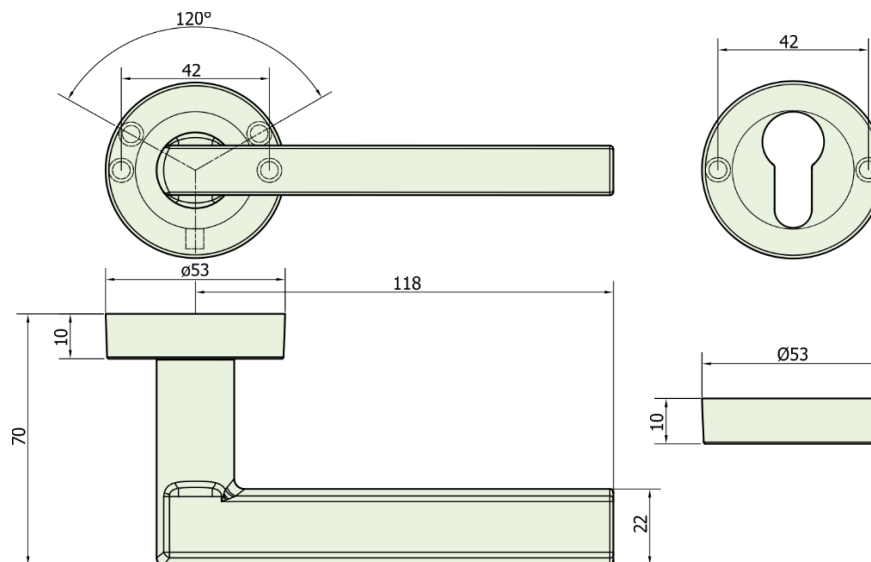

PRODUCT FEATURES & TECHNICAL INFORMATION

- Modern and stylish on rose door handle
- Can be used in a wide range of applications to include internal latches and with separate SS841 Euro escutcheon for traditional external locks
- Complete with bolt through fixing screws and 8mm spindle
- Available in several finishes or matching RAL finish on request
- Complimentary window furniture available for suited look

SS840 Door Handle & SS841 Euro Escutcheon

SS840 Dimensions

SS841 Dimensions